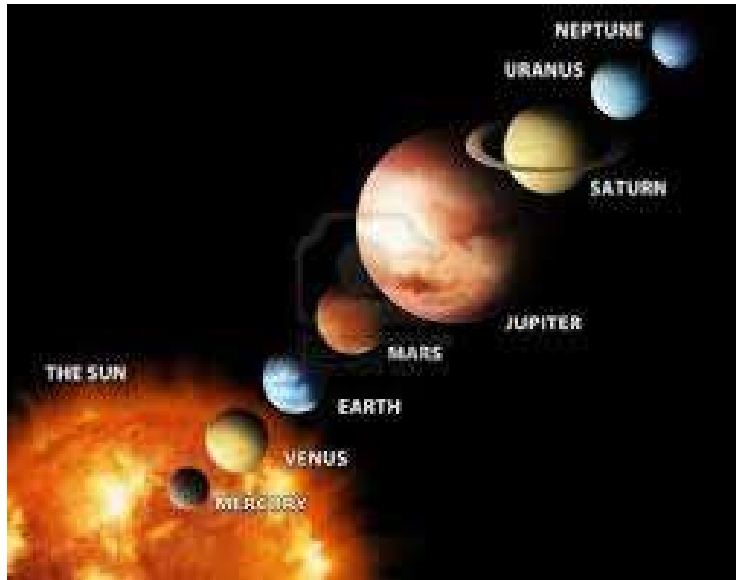

There are 8 planets in our solar system

All the planets move around the sun.

The side closest to the sun is in daytime.

The side furthest away from the sun is in night time.

The Earth spins around.

Helen Sharman

Helen grew up in Sheffield and studied Chemistry. In 18th May 1991, she became the **first British astronaut to ever go into space**. Having previously worked in the Mars factory, studying the chemistry of ice cream this was quite a change to her career!

axis